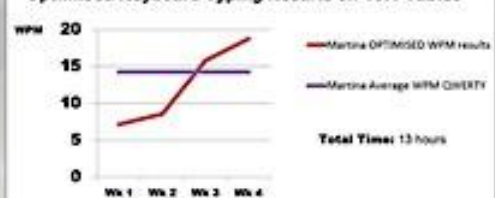

Optimised Keyboard Typing Results on 10.1 Tablet

After eight hours of typing with the Optimised Radial Keyboard, Martina matched her QWERTY typing speed. Martina has been using a standard QWERTY keyboard for 25 years.

Download App

Our keyboard App can be configured for both the QWERTY and the Optimised Radial Keyboard layouts. It also supports five main languages (English, Spanish, French, German and Italian).