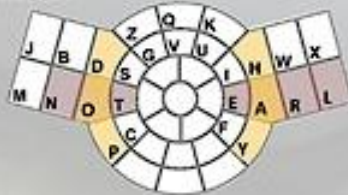

Ergonomic

Reduces operator fatigue and discomfort. The operator can naturally position their hands over the Radial Keyboard design with ease. May even reduce the possibility of Repetitive Strain Injury (RSI).

Optimised Desktop Radial Keyboard

Our Optimised Radial Keyboard includes all the advantages of our QWERTY model but it's also more logical and Efficient to use.

Locate Keys Within 20 Minutes

Following a short 5 minute video-tutorial combined with 4 to 5 minutes of practice exercises, most users can then proceed to memorise the location of the Alphabet-Keys in approximately 10 minutes.